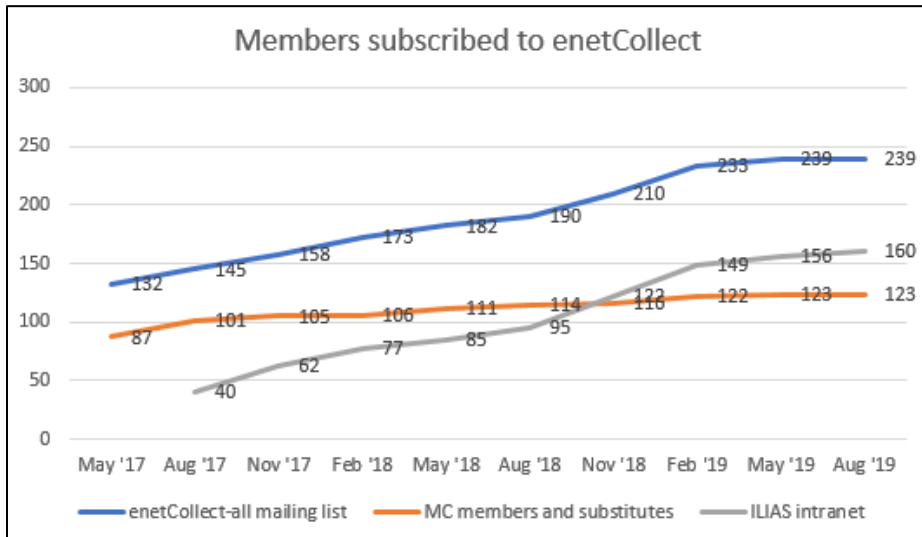

Statistics on enetCollect members

In enetCollect two main communication channels are used to exchange information and actively build the network: the **enetCollect-all mailing list**, the **WG mailing lists**, and the **ILIAS intranet**.

The enetCollect Action was started on 07/03/2017.

EnetCollect member statistics by end of August 2019