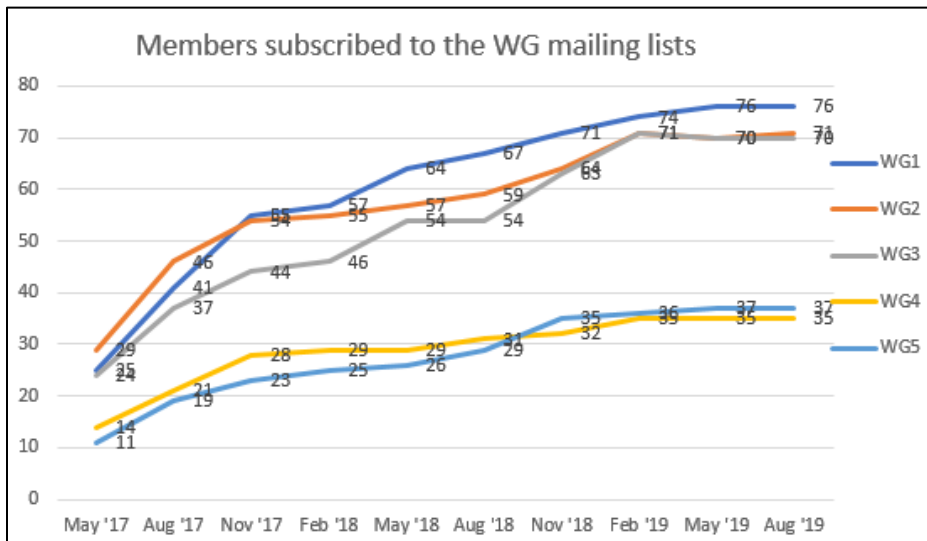

Statistics on enetCollect members

In enetCollect two main communication channels are used to exchange information and actively build the network: the **enetCollect-all mailing list**, the **WG mailing lists**, and the **ILIAS intranet**.

The enetCollect Action was started on 07/03/2017.

EnetCollect member statistics by end of August 2019