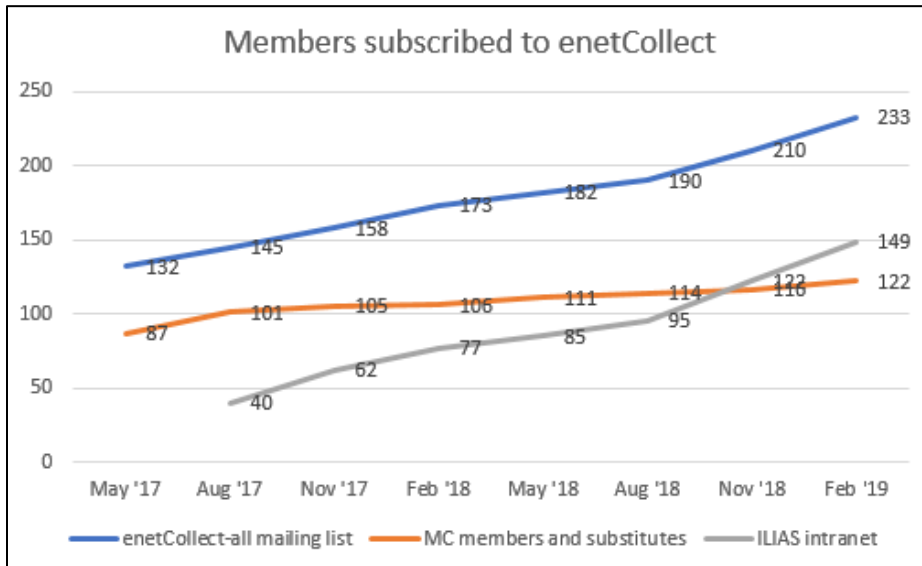

Statistics on enetCollect members

In enetCollect two main communication channels are used to exchange information and actively build the network: the **enetCollect-all mailing list**, the **WG mailing lists**, and the **ILIAS intranet**.

The enetCollect Action was started on 07/03/2017.

EnetCollect member statistics by end of February 2019