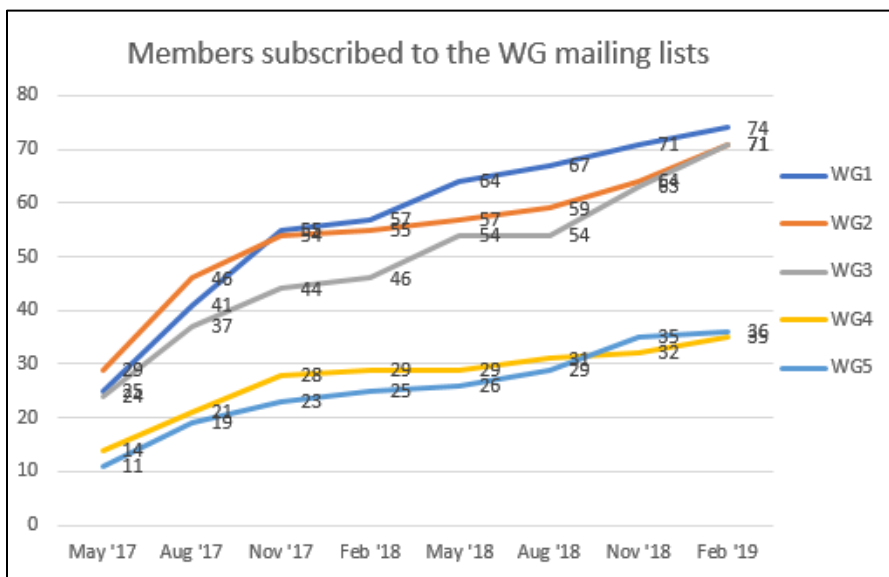

Statistics on enetCollect members

In enetCollect two main communication channels are used to exchange information and actively build the network: the **enetCollect-all mailing list**, the **WG mailing lists**, and the **ILIAS intranet**.

The enetCollect Action was started on 07/03/2017.

EnetCollect member statistics by end of February 2019