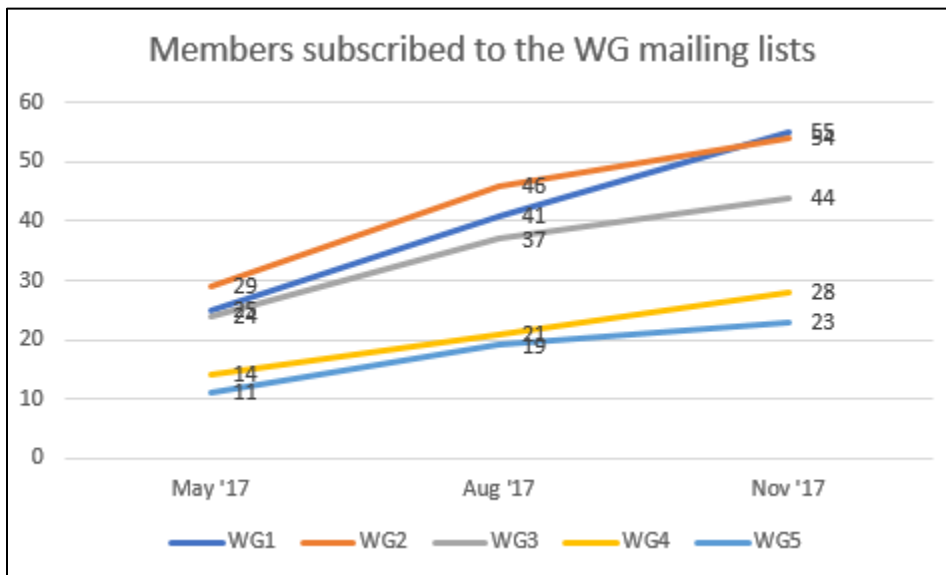

Statistics on enetCollect members

In enetCollect two main communication channels are used to exchange information and actively build the network: the **enetCollect-all mailing list**, the **WG mailing lists**, and the **ILIAS intranet**.

The enetCollect Action was started on 07/03/2017.

EnetCollect member statistics by end of November 2017