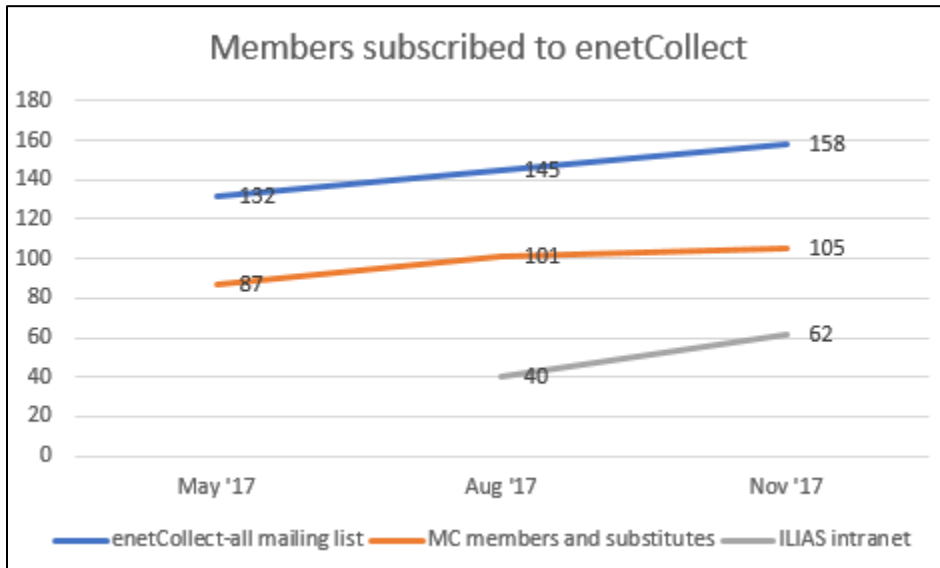

Statistics on enetCollect members

In enetCollect two main communication channels are used to exchange information and actively build the network: the **enetCollect-all mailing list**, the **WG mailing lists**, and the **ILIAS intranet**.

The enetCollect Action was started on 07/03/2017.

EnetCollect member statistics by end of November 2017