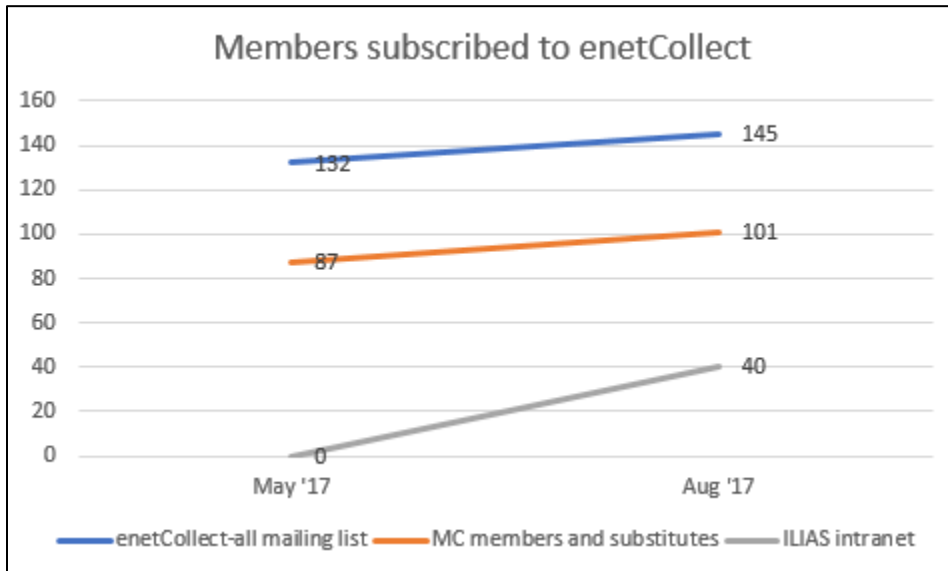

Statistics on enetCollect members

In enetCollect two main communication channels are used to exchange information and actively build the network: the **enetCollect-all mailing list**, the **WG mailing lists**, and the **ILIAS intranet**.

The enetCollect Action was started on 07/03/2017.

EnetCollect member statistics by end of August 2017

Statistics related to member characteristics are based on the users registered on the ILIAS intranet.