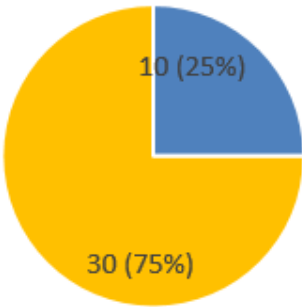

Statistics related to member characteristics are based on the users registered on the ILIAS intranet.

Gender distribution

■ m ■ f