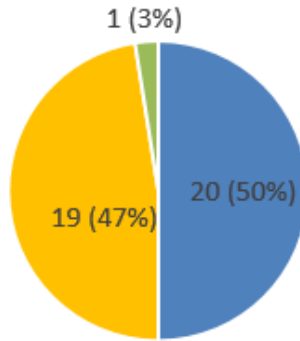

The enetCollect Action was started on 07/03/2017.

EnetCollect member statistics by end of August 2017

Statistics related to member characteristics are based on the users registered on the ILIAS intranet.

Gender distribution

■ m ■ f

Country distribution

■ ITC ■ non-ITC ■ NNC

Research career status

■ ECI ■ non-ECI ■ unknown