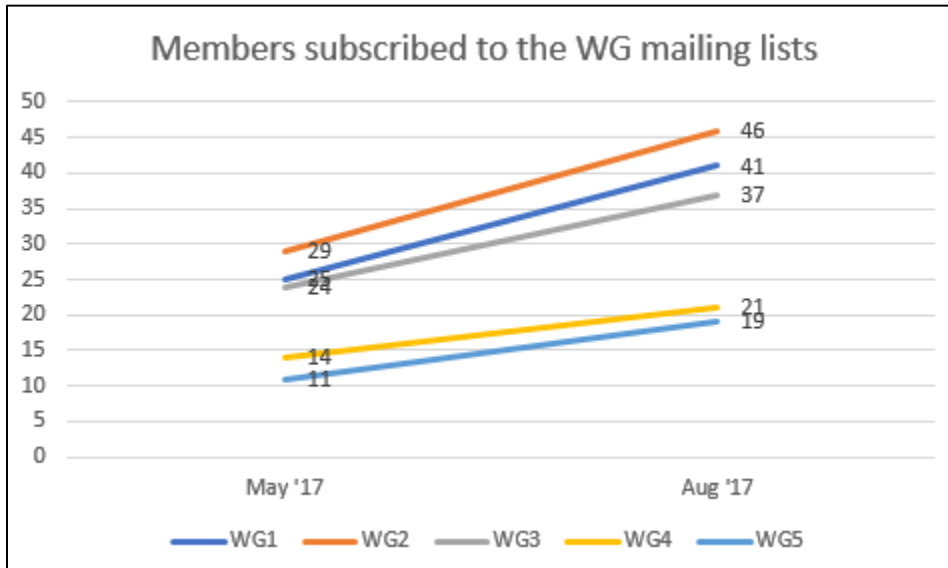

Statistics on enetCollect members

In enetCollect two main communication channels are used to exchange information and actively build the network: the **enetCollect-all mailing list**, the **WG mailing lists**, and the **ILIAS intranet**.

The enetCollect Action was started on 07/03/2017.

EnetCollect member statistics by end of August 2017

Statistics related to member characteristics are based on the users registered on the ILIAS intranet.